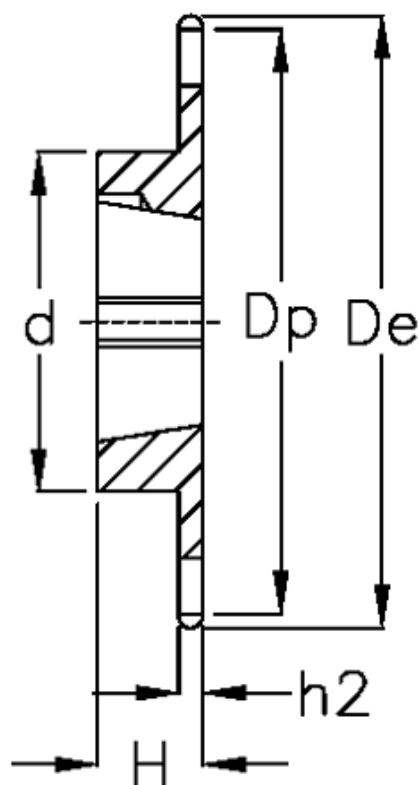

# Data Sheet

Article number: 616031006027

Description: Taperbored sprocket 10 B-1 Z=27 simplex  
for bushing 2012

## Measures

C = 1.6

d = 90

De = 144

Dp = 136.75

For bush = 2012

For chain size = 5/8" x 3/8"

For chain type = 10 B-1

H = 32

h1 = 9.1

Material = Stål

Number of teeth = 27